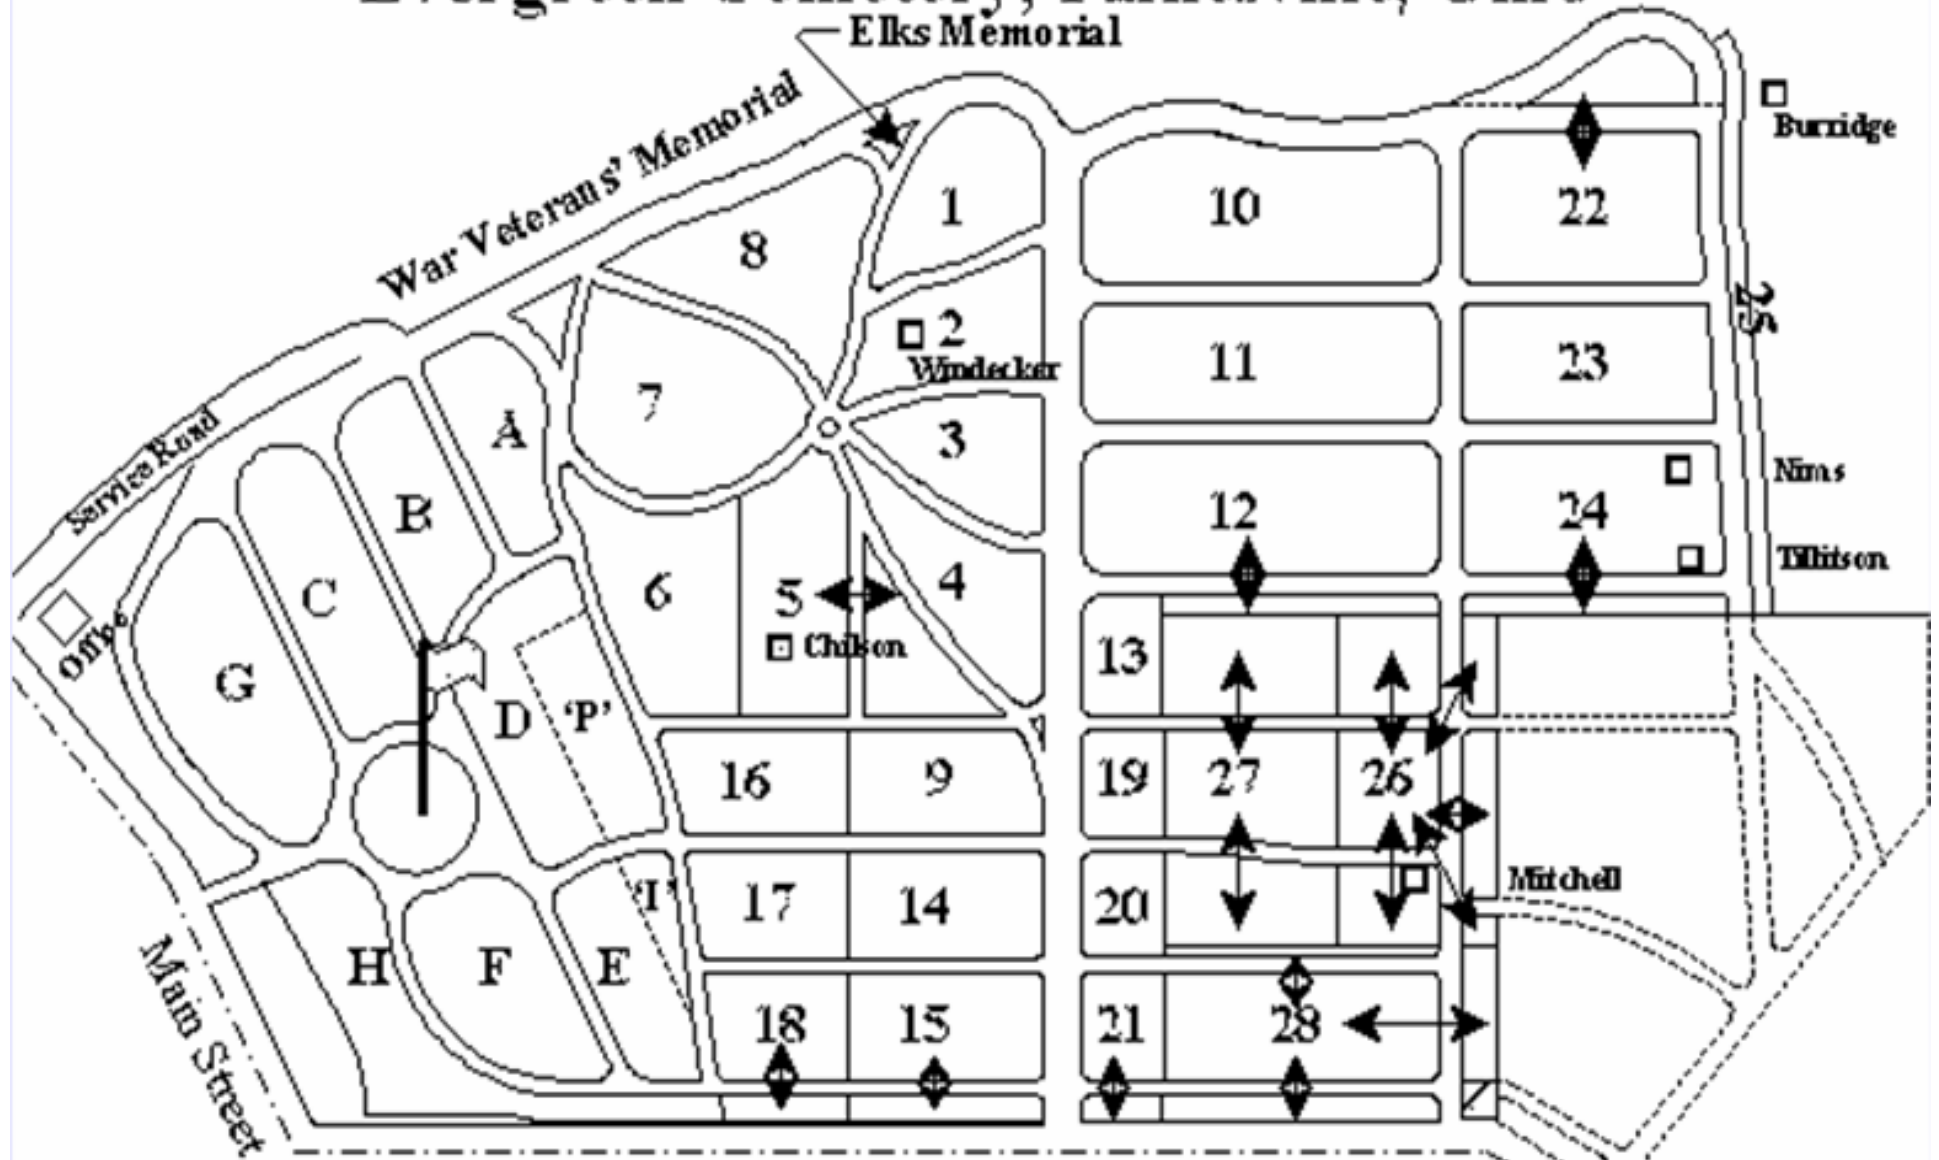

Evergreen Cemetery, Painesville, Ohio

Elks Memorial

'P' - Potters' Field

'I' - Infirmary Lot

□ - Mausoleum

Casement Avenue