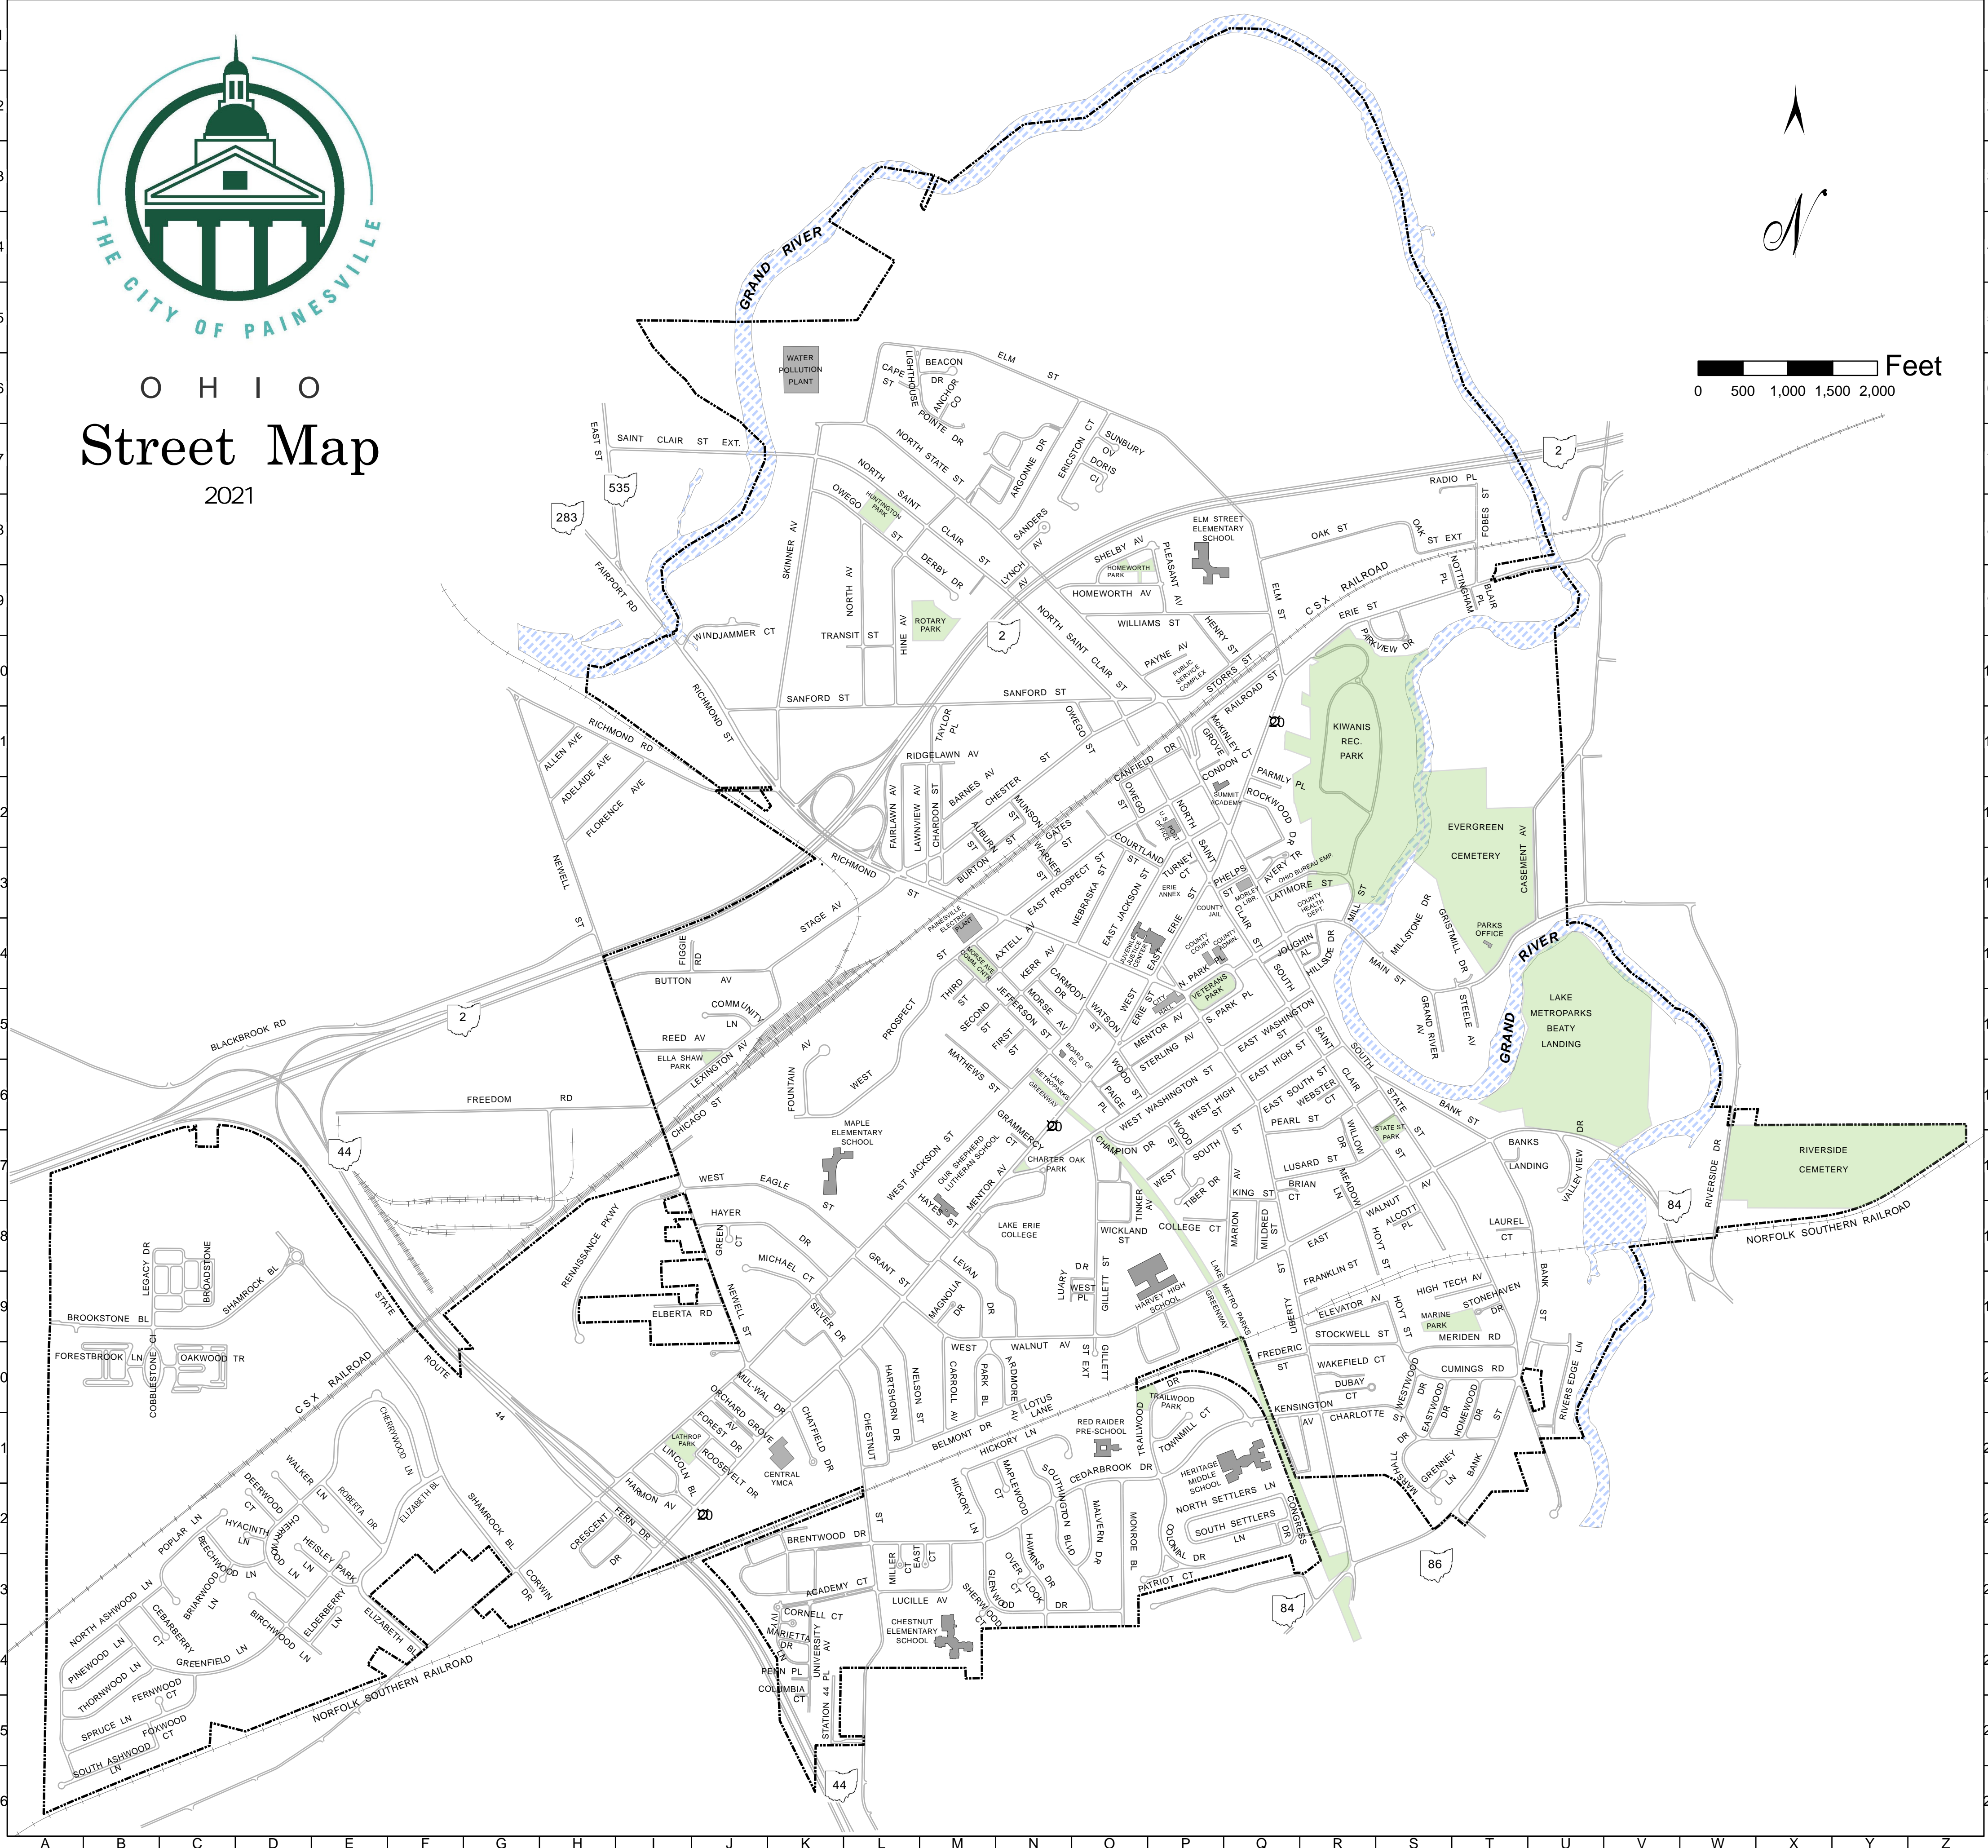

OHIO Street Map 2021

A	ACADEMY COURT K - 23
	ALCOTT PLACE S - 18
	ARDMORE AVENUE N - 20
	ARGONNE DRIVE N - 7
	AUBURN STREET M - 12
	AVERY TERRACE Q - 13
	AXTELL AVENUE N - 14
B	BANK STREET S - 16
	BARNES AVENUE M - 12
	BEECHWOOD DRIVE C - 22
	BELMONT DRIVE M - 21
	BIRCHWOOD DRIVE D - 23
	BLAIR PLACE T - 9
	BRIARWOOD LANE C - 23
	BROOKSTONE BLVD B - 19
	BURTON STREET M - 13
	BUTTON AVENUE J - 14
C	CANFIELD DRIVE P - 11
	CARMODY DRIVE N - 15
	CARROLL AVENUE M - 20
	CASEMENT AVENUE U - 13
	CEBARBERRY COURT B - 23
	CEDARBROOK DRIVE O - 21
	CHAMPION DRIVE O - 17
	CHARDON STREET M - 12
	CHARLOTTE STREET R - 20
	CHATFIELD DRIVE K - 21
	CHERRYWOOD LANE D - 22
	CHESTER STREET N - 12
	CHESTNUT STREET L - 22
	CHICAGO STREET I - 17
	COLONIAL DRIVE P - 22
	COMMUNITY LANE J - 15
	CONGRESS COURT Q - 22
	CORNELL DRIVE K - 23
	CORNELL COURT K - 23
	CORWIN DRIVE G - 23
	COURTLAND STREET O - 13
	CRESCENT DRIVE H - 22
	CUMINGS ROAD T - 20
D	DEERWOOD COURT D - 22
	DERBY DRIVE M - 9
	DIAMOND CENTRE DRIVE A - 19
	DORIS CIRCLE O - 7
E	EAST COURT M - 23
	EASTWOOD DRIVE S - 20