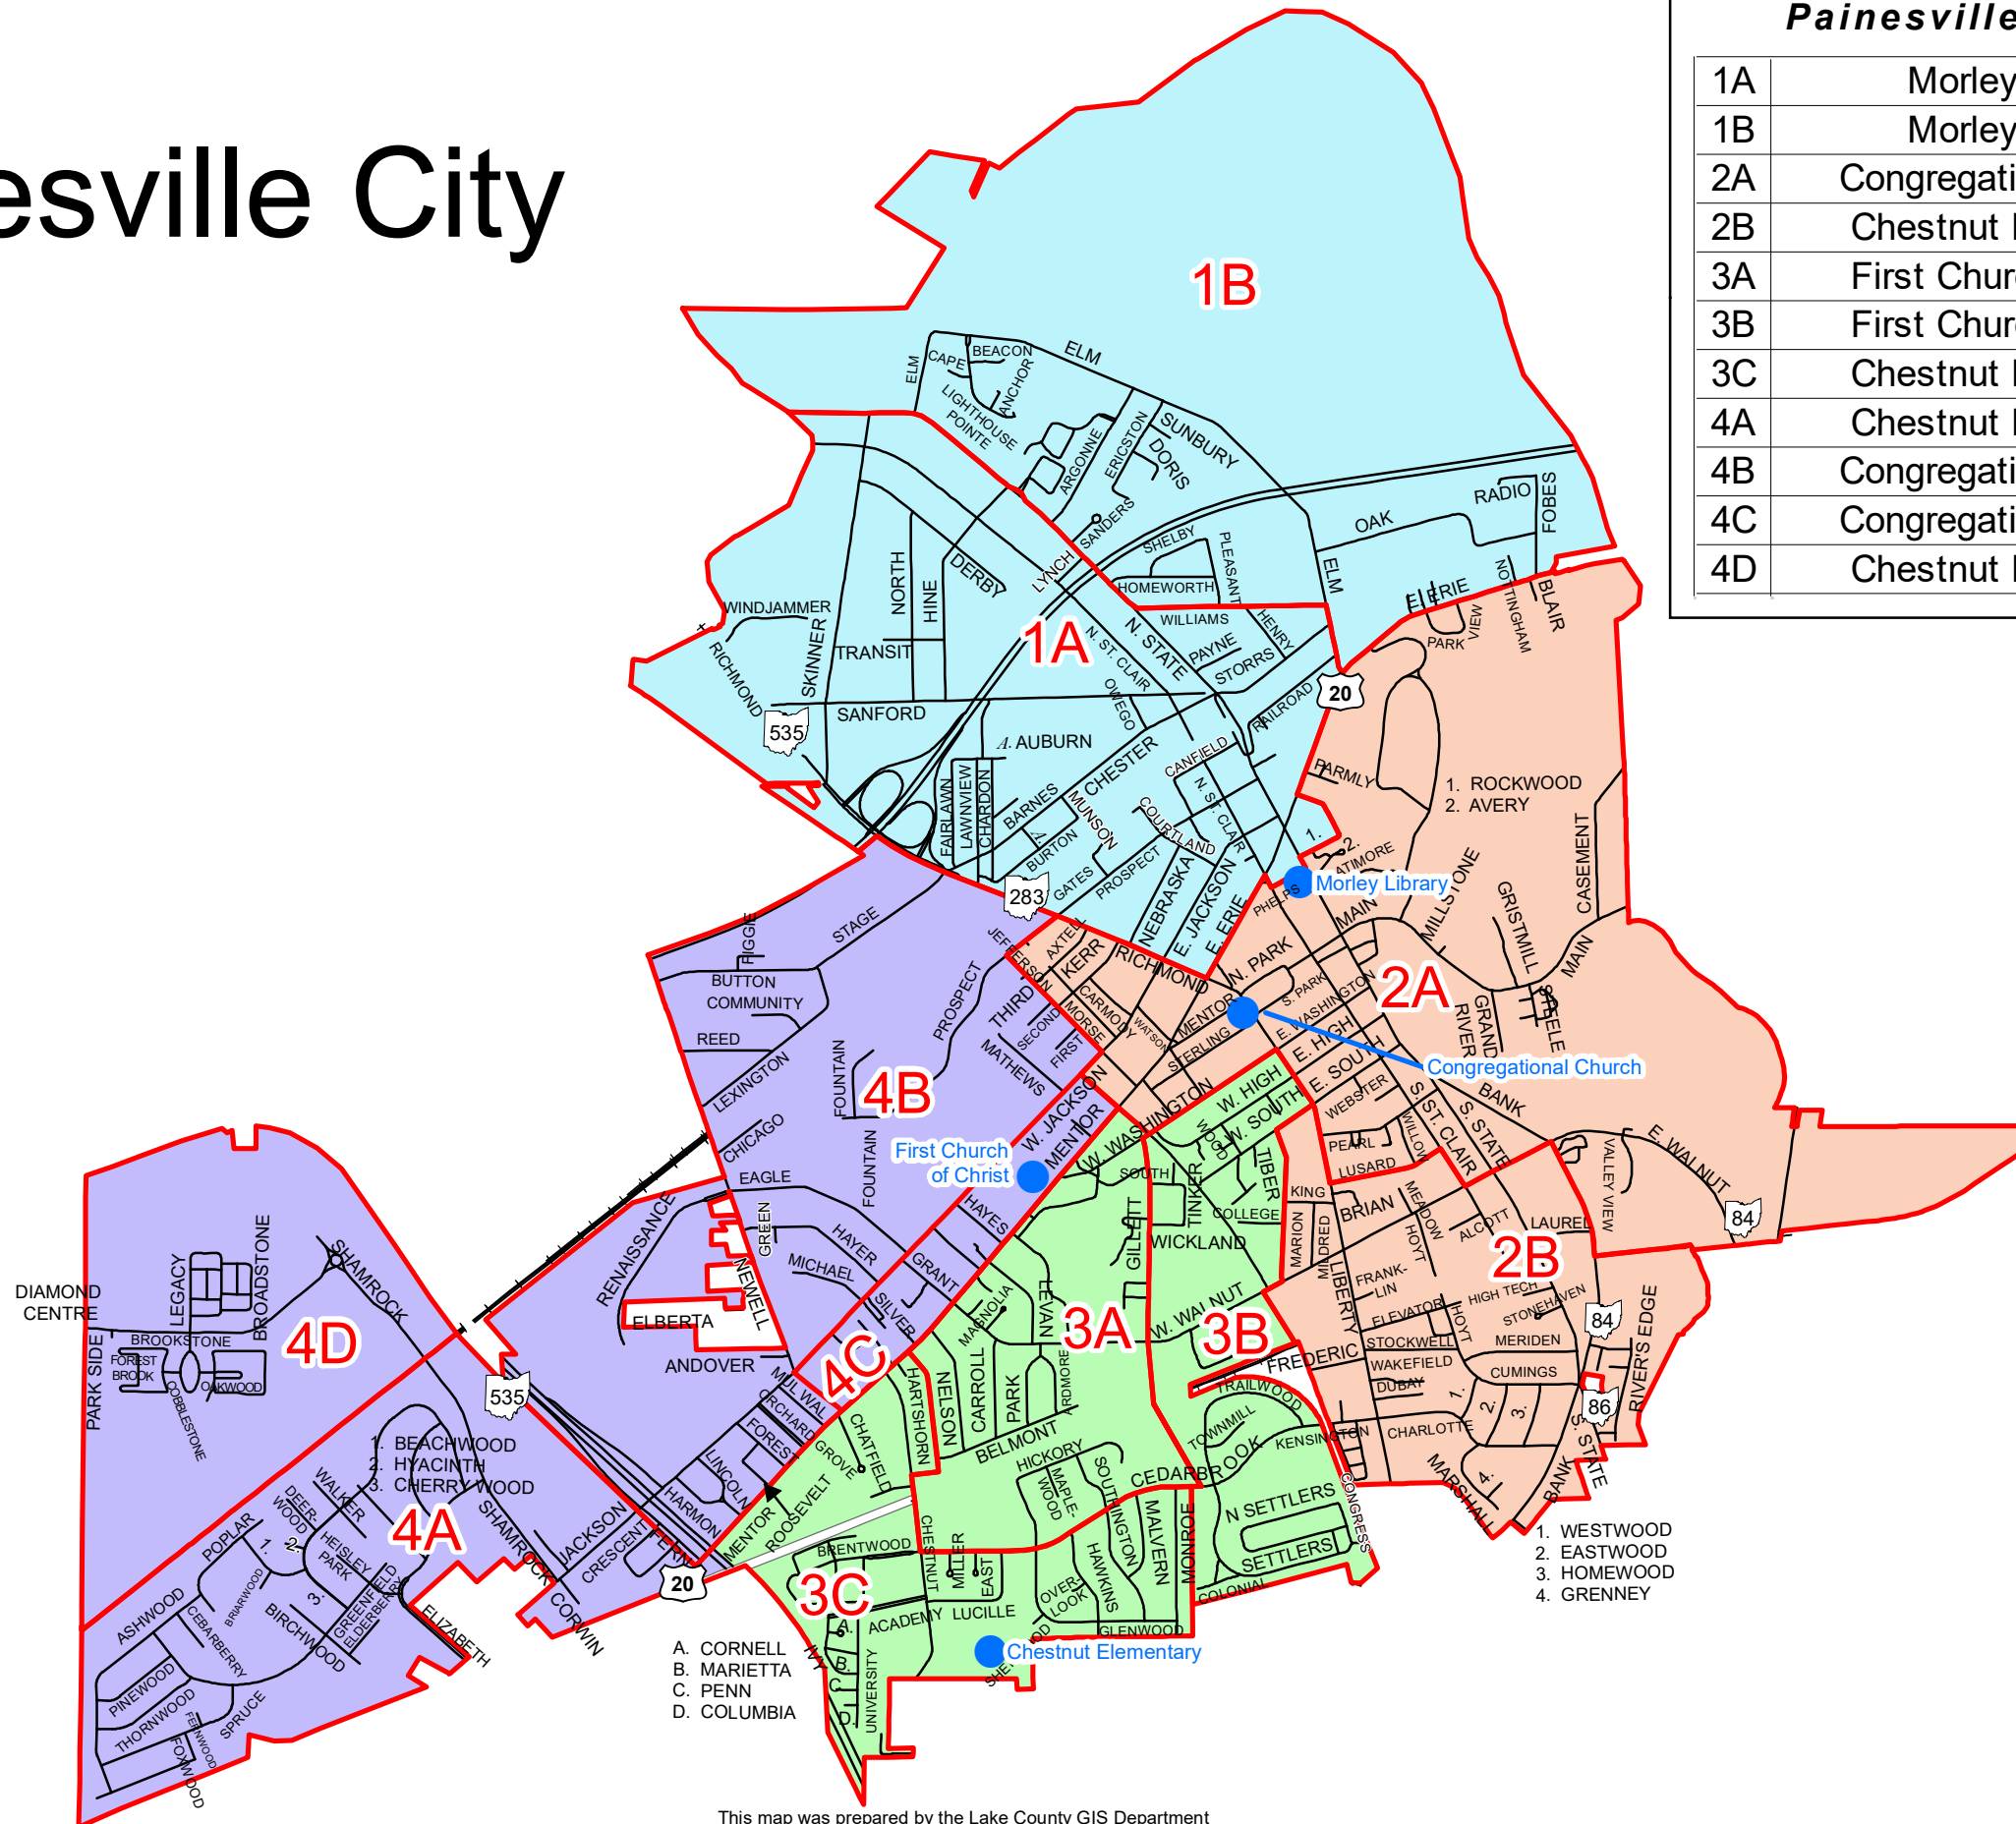

Painesville City

Painesville City Polling Locations

1A	Morley Library	184 Phelps St.
1B	Morley Library	184 Phelps St.
2A	Congregational Church	22 Liberty St.
2B	Chestnut Elementary	341 Chestnut St.
3A	First Church of Christ	422 Mentor Ave.
3B	First Church of Christ	422 Mentor Ave.
3C	Chestnut Elementary	341 Chestnut St.
4A	Chestnut Elementary	341 Chestnut St.
4B	Congregational Church	22 Liberty St.
4C	Congregational Church	22 Liberty St.
4D	Chestnut Elementary	341 Chestnut St.

Legend

- Polling Locations
- Precincts

WARDS

- 1
- 2
- 3
- 4

1. WESTWOOD
2. EASTWOOD
3. HOMEWOOD
4. GRENNEY

- A. CORNELL
- B. MARIETTA
- C. PENN
- D. COLUMBIA

Lake County Board of Elections
 Adopted September 2017
 Updated 02/15/23